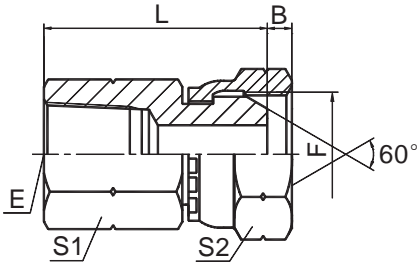

英管螺纹60°锥密封接头

KF7TB-S

英锥管内螺纹 / 英管内螺纹 60° 外锥
BSPT FEMALE/BSP FEMALE 60° CONE

代号 PART NO.	螺纹 THREAD		尺寸 DIMENSIONS					
	E	F			B	L	S1	S2
KF7TB-02-04S	Rc1/8"X28	G1/4"X19			5.5	26.5	17	19
KF7TB-04S	Rc1/4"X19	G1/4"X19			5.5	31	19	19
KF7TB-04-06S	Rc1/4"X19	G3/8"X19			6.3	31	19	22
KF7TB-06S	Rc3/8"X19	G3/8"X19			6.3	35.2	22	22
KF7TB-06-04S	Rc3/8"X19	G1/4"X19			5.5	34	22	19
KF7TB-06-08S	Rc3/8"X19	G1/2"X14			7.5	37	22	27
KF7TB-08-06S	Rc1/2"X14	G3/8"X19			6.3	40.2	27	22
KF7TB-08S	Rc1/2"X14	G1/2"X14			7.5	42	27	27
KF7TB-08-12S	Rc1/2"X14	G3/4"X14			10.9	43.1	27	32
KF7TB-12S	Rc3/4"X14	G3/4"X14			10.9	45.1	36	32
KF7TB-12-08S	Rc3/4"X14	G1/2"X14			7.5	44	36	27
KF7TB-12-16S	Rc3/4"X14	G1"X11			11.7	46.3	36	41
KF7TB-16-12S	Rc1"X11	G3/4"X14			10.9	50.1	41	32
KF7TB-16S	Rc1"X11	G1"X11			11.7	51.3	41	41